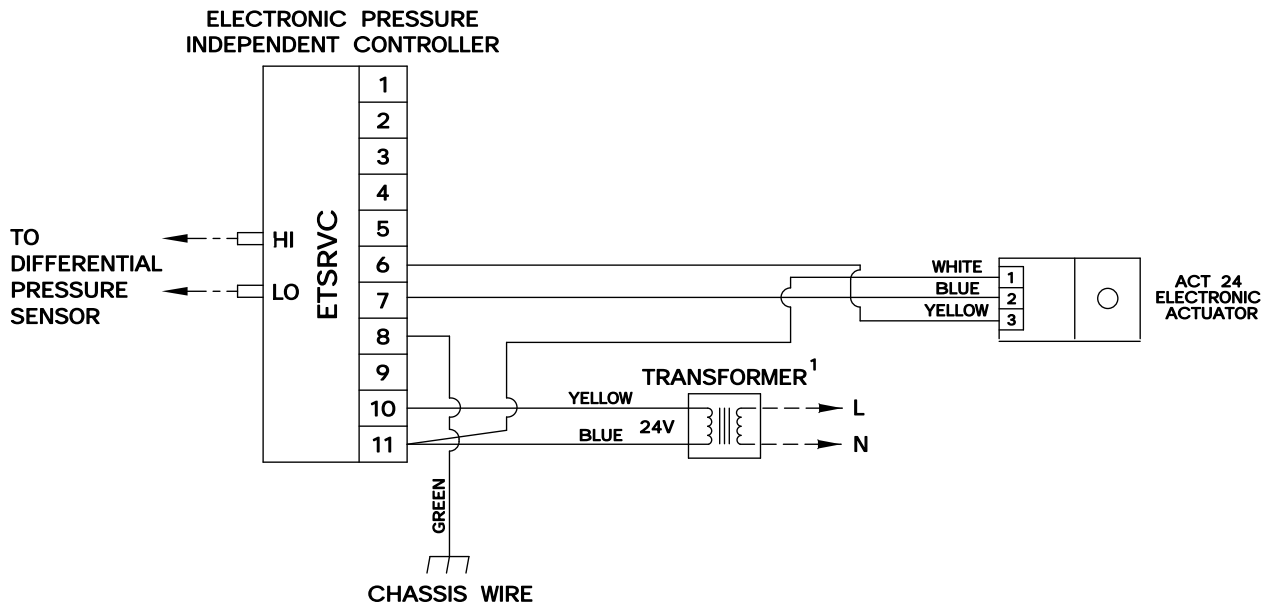

This control sequence provides single duct constant volume cooling. Air volume limit is located at the controller.

- - - - - FACTORY TUBING
 - - - - - FIELD WIRING
 _____ FACTORY WIRING

¹ MINIMUM 20 VA

SD723B

PRESSURE INDEPENDENT

DRAWING NO:

20901

ELECTRONIC CONTROLS

DRAWN BY: WDD	DATE: 04/21/00	REV NO: 00	REV DATE:	APPROVED BY: W.E.
------------------	-------------------	---------------	-----------	----------------------