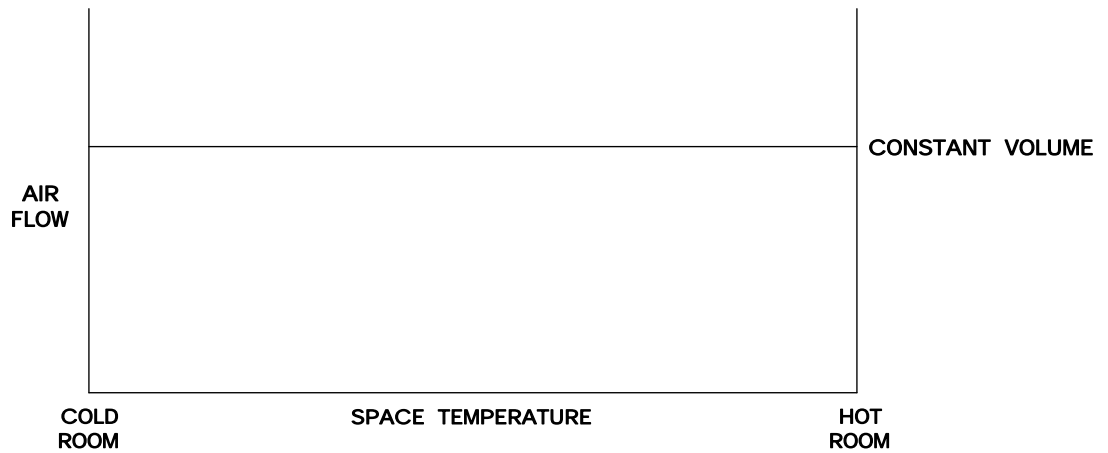

This control sequence provides single duct constant volume cooling. Air volume limit is located at the controller.

- - - - - FACTORY TUBING
 - - - - - FIELD WIRING
 _____ FACTORY WIRING

¹ MINIMUM 20 VA

SD723B